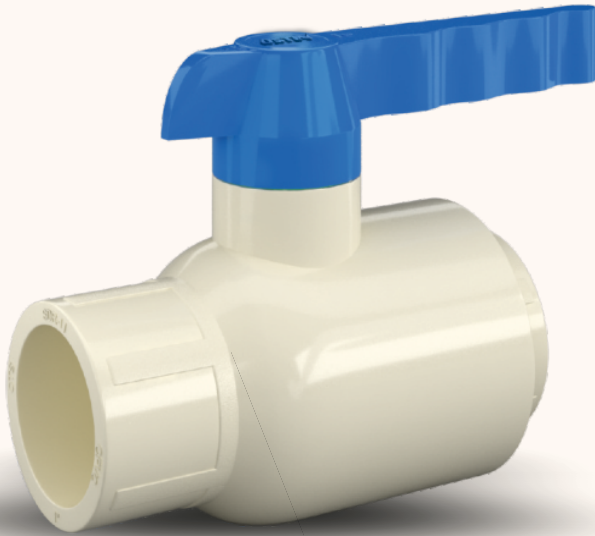

ÖSTIN®

LONG HANDLE

SHORT HANDLE

Product Code	Size	MRP	Small Pack	Std. Pack
OBV - 01	20mm (1/2")	169	108	432
OBV - 02	25mm (3/4")	193	70	280
OBV - 03	32mm (1")	306	40	160
OBV - 04	40mm (1 1/4")	575	21	84
OBV - 05	50mm (1 1/2")	887	-	69
OBV - 06	63mm (2")	1436	-	38

CPVC

PREMIUM

COLD

HOT

lead-free