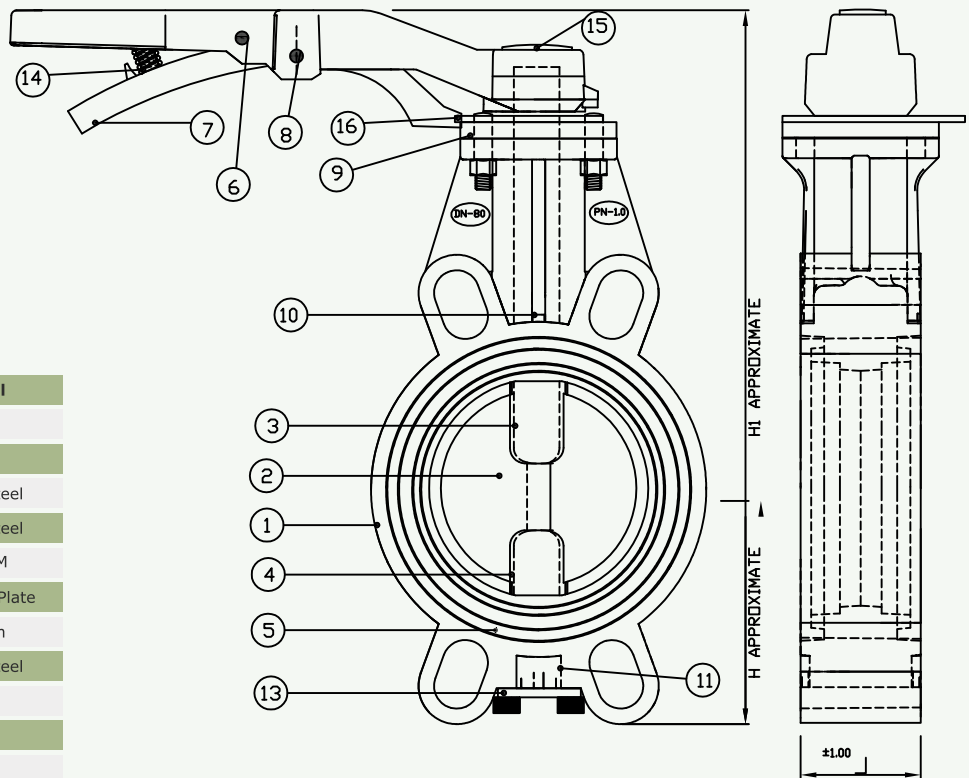

MS LONG HANDLE

Product Code	Size	MRP	Small Pack	Std. Pack
OBV - 94	15mm (1/2")	79	36	432
OBV - 95	20mm (3/4")	102	28	336
OBV - 96	25mm (1")	114	18	216
OBV - 97	32mm (1 1/4")	186	-	132
OBV - 98	40mm (1 1/2")	212	-	90
OBV - 99	50mm (2")	295	-	60
OBV - 100	65mm (2 1/2")	415	-	40
OBV - 101	80mm (3")	615	-	24
OBV - 102	100mm (4")	1089	-	13

PVC

BLACK

COLD

lead-free

AGRICULTURE PRODUCTS

- VENTURI
- FLUSH VALVE
- BUTTERFLY VALVE
- UNION BALL VALVE
- SERVICE SADDLE

BUTTERFLY VALVE

Name	Name	Size	MRP	Std. Pack
OAP - 01	SS 304	2"	2558	20
OAP - 02	SS 304	2 1/2"	2833	20
OAP - 03	SS 304	3"	3112	20
OAP - 04	Pvc Disc	2"	4635	20
OAP - 05	Pvc Disc	2 1/2"	3002	20
OAP - 06	Pvc Disc	3"	3201	20
OAP - 07	Pvc Disc	4"	3702	12

Dimension of Valves

SIZE	BORE	L	H	H1
2"	50	46	85	235
2 1/2"	65	46	80	255
3"	80	46	65	270

SPECIFICATION

Sr No	Name Of Parts	Material
1	Body	U-PVC
2	Disc	SS 304
3	Top Shaft	Stainless Steel
4	Bottom Shaft	Stainless Steel
5	Rubber Sleeve	NBR/EPDM
6	Handle	ABS + Steel Plate
7	Handle Lever	Aluminum
8	Pin	Stainless Steel
9	Top Bush	U-PVC
10	Top Shaft Bush	Delrin
11	Bottom Shaft Bush	Delrin
12	O Ring's	NBR/EPDM
13	Bottom Cover	PP50%CP50%
14	Spring	Stainless Steel
15	Handle Cap	PP50%CP50%
16	Lock Plate	Stainless Steel + EP

BUTTERFLY VALVE

SINGLE UNION (OUT THREAD)

Product Code	Size	MRP	Std. Pack
OAP - 08	50mm (2")	371	60

SINGLE UNION (IN THREAD)

Product Code	Size	MRP	Std. Pack
OAP - 09	50mm (2")	371	60

DOUBLE UNION

Product Code	Size	MRP	Std. Pack
OAP - 10	32mm (1¼")	231	105
OAP - 11	40mm (1½")	282	85
OAP - 12	50mm (2")	429	45
OAP - 13	65mm (2½")	582	36
OAP - 14	80mm (3")	841	20