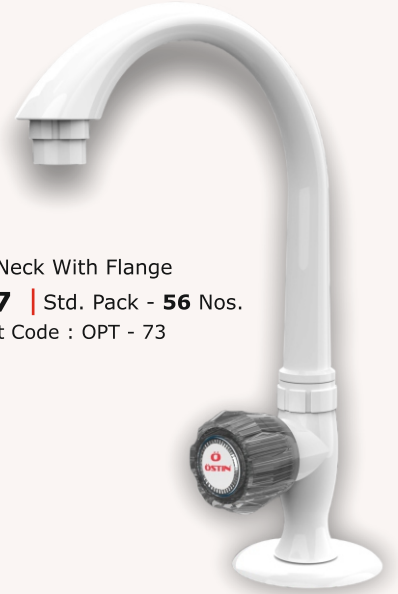

SPRING TYPE

Product Code	Size	MRP	Std. Pack
OAP - 236	15mm (½")	96	480
OAP - 237	20mm (¾")	102	336
OAP - 238	25mm (1")	109	216
OAP - 239	32mm (1¼")	215	135
OAP - 240	40mm (1½")	228	100
OAP - 241	50mm (2")	277	64
OAP - 242	60mm (2½")	398	44
OAP - 243	80mm (3")	587	30
OAP - 244	100mm (4")	-	16

PVC

FOOT VALVE

P.T.M.T

Polytetra Methylene Terephthalate

TAPS

ÖSTIN®

Swan Neck With Flange
 ₹ 647 | Std. Pack - 56 Nos.
 Product Code : OPT - 73

Short Bib Cock With Flange
 ₹ 191 | Std. Pack - 168 Nos.
 Product Code : OPT - 65

Long Bib Cock With Flange
 ₹ 213 | Std. Pack - 120 Nos.
 Product Code : OPT - 66

Angle Cock With Flange
 ₹ 184 | Std. Pack - 240 Nos.
 Product Code : OPT - 67

Two Way Angle Cock With Flange
 ₹ 388 | Std. Pack - 90 Nos.
 Product Code : OPT - 68