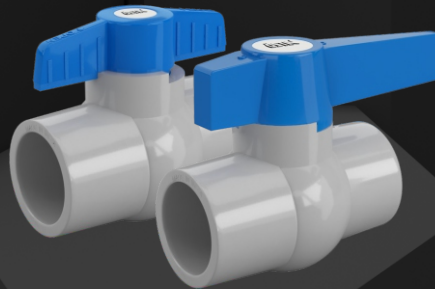

CPVC / UPVC / RPVC BALL VALVE

- Weathering & Abrasion Resistance
- Body: Resin Compound
- Handle: PP Compound
- Seal Ring: EPDM Compound
- ORing: NBR Compound

STRONG DESIGN

CHEMICAL RESISTANCE

COMPACT DESIGN